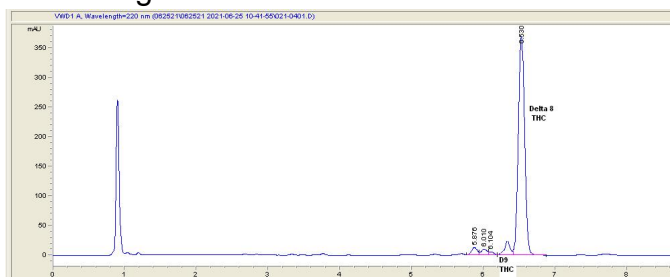

Industrial Hemp Farms

Denver, CO 80216
 jack@industrialhempfarms.com
 (913) 991-8022

Sample 280-062521-132

Fortified Nerd Clusters- 25mg Green Apple

Batch/Lot # 0637IHF22

Sample Submitted: 06-25-2021; Report Date: 06-26-2021

NullSample Unit Size: 4.94 g

Fortified Nerd Clusters- 25mg Green Apple

Edible: Candy

Batch/Lot # 0637IHF22

Chromatogram

Cannabinoid Profile

Cannabinoid Profile by HPLC

0.02%
 Calculated THC Yield

0.00%
 Calculated CBD Yield

0.54%
 Total Cannabinoids

Cannabinoid	% wt	mg/unit
Delta-8-THC	0.52	25.69
THC	0.02	0.988
Total Cannabinoids	0.54	26.7
Calculated THC Yield	0.02	0.99
Calculated CBD Yield	0.00	0.00
Calculated Maximum THC Yield = THC + 0.877 * THCA		
Calculated Maximum CBD Yield = CBD + 0.877 * CBDA		