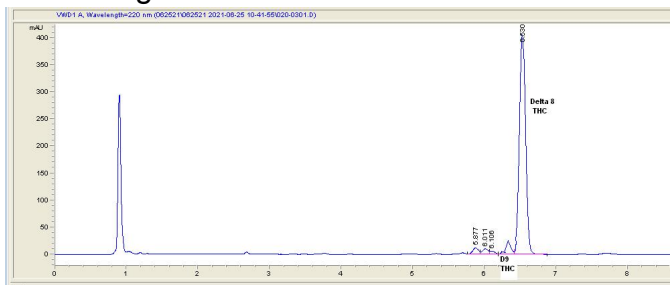

Industrial Hemp Farms

Denver, CO 80216
 jack@industrialhempfarms.com
 (913) 991-8022

Sample 280-062521-131

Fortified Nerd Clusters-25mg Pomegranate Lemonade

Batch/Lot # 0637IHF22

Sample Submitted: 06-25-2021; Report Date: 06-26-2021

NullSample Unit Size: 5.13 g

Fortified Nerd Clusters-25mg Pomegranate Lemonade

Edible: Candy

Batch/Lot # 0637IHF22

Chromatogram

Cannabinoid Profile

Cannabinoid Profile by HPLC

0.02%
 Calculated THC Yield